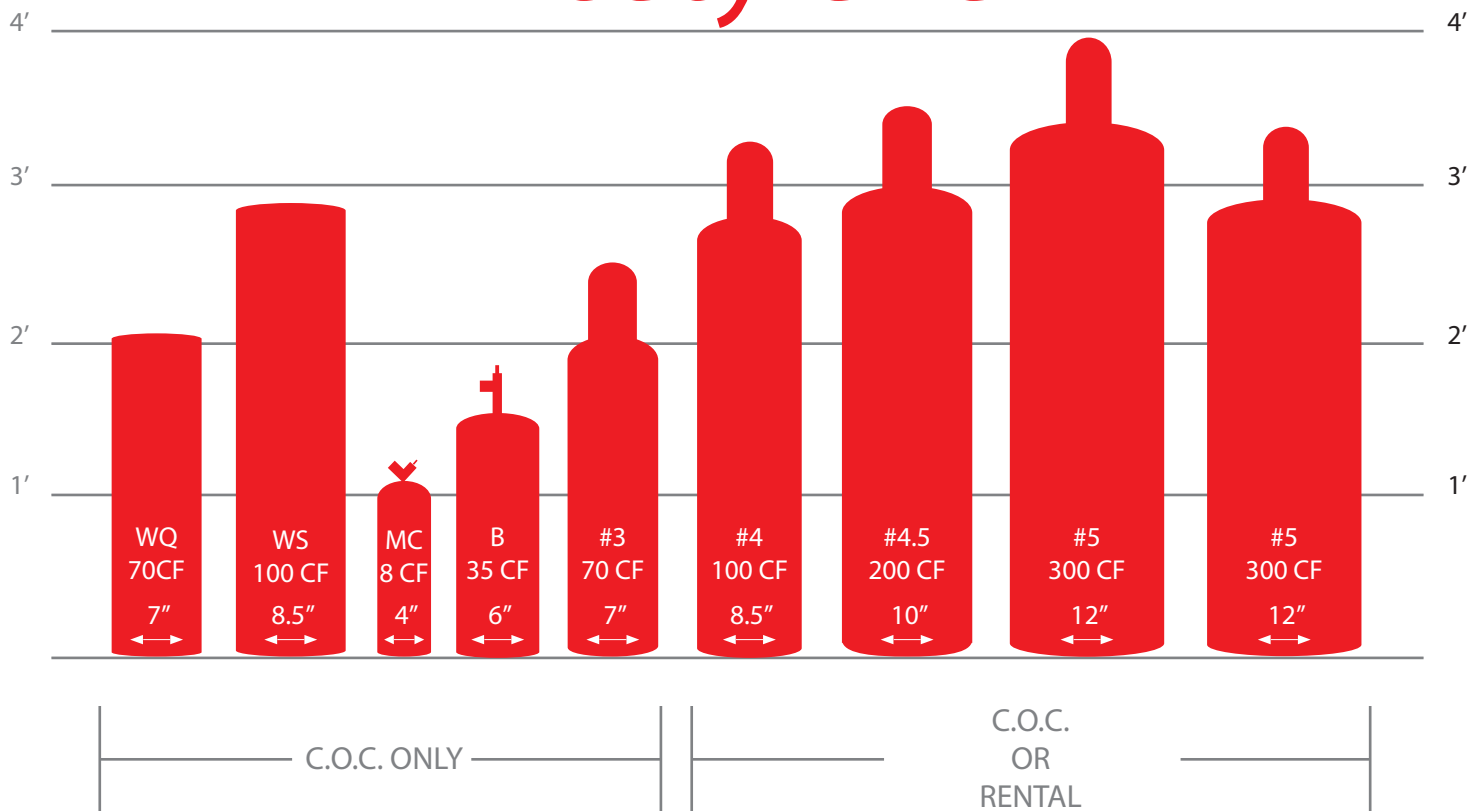

C.O.C. = CUSTOMER OWNED CYLINDER
 RENTAL= DISTRIBUTOR OWNED

Acetylene

*Cylinder shape and size may vary with manufacturer and vintage. The above chart is an approximation for reference of the most common sizes carried at TriCo Welding Supplies, Inc.