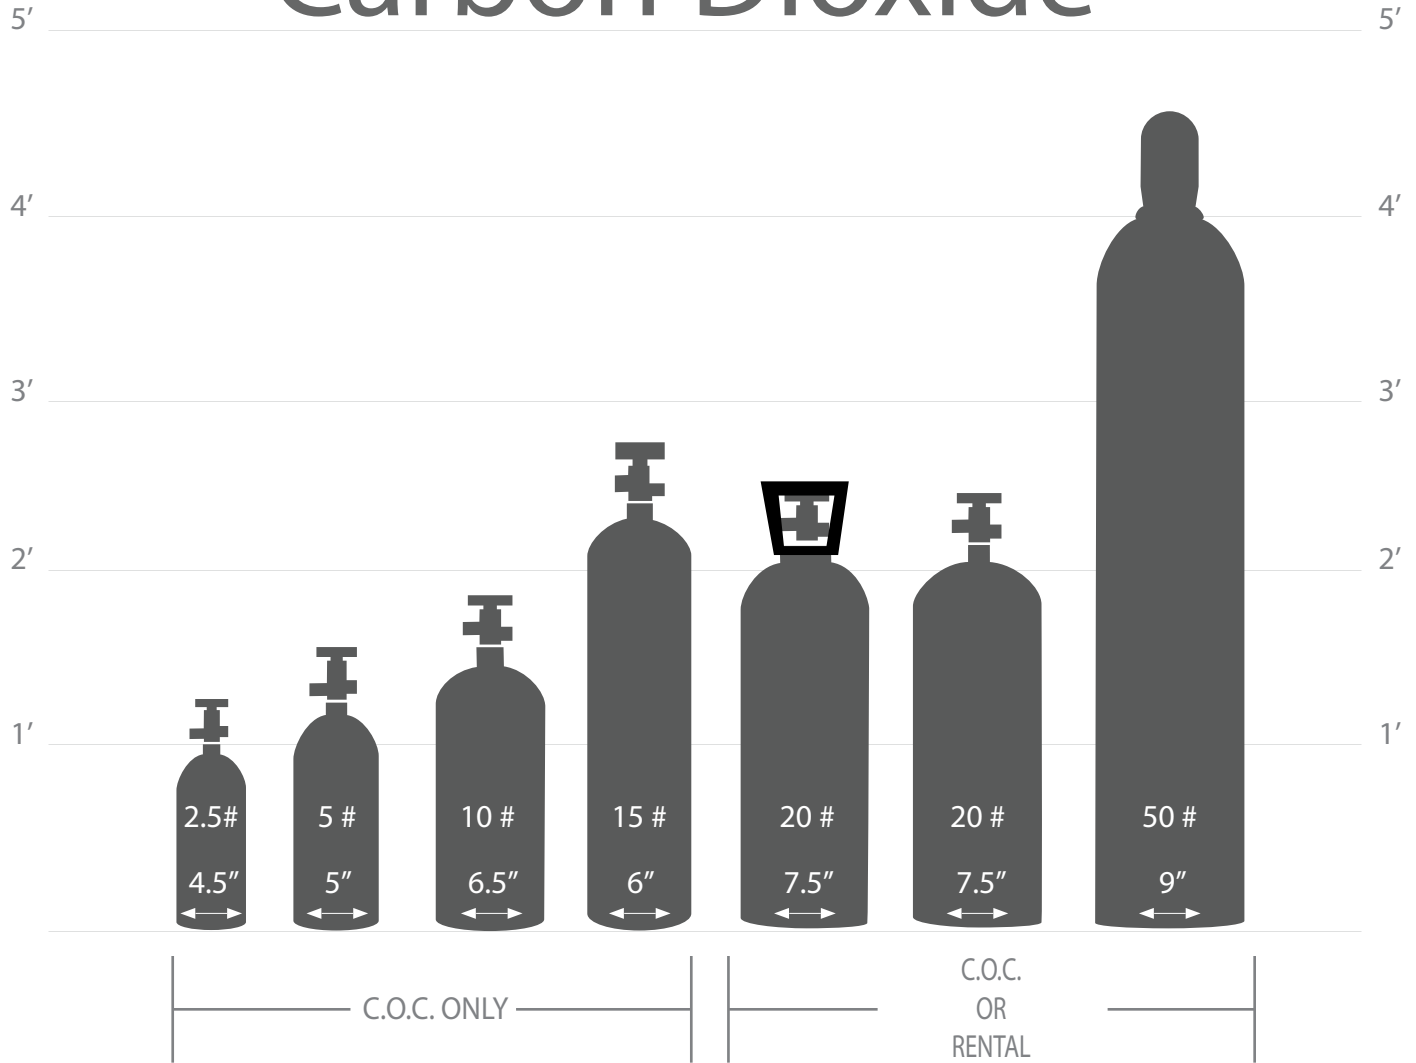

## Carbon Dioxide

\*Cylinder size and shape may vary with manufacturer and vintage. The above chart is an approximation for reference of the most common sizes carried at TriCo Welding Supplies, Inc.