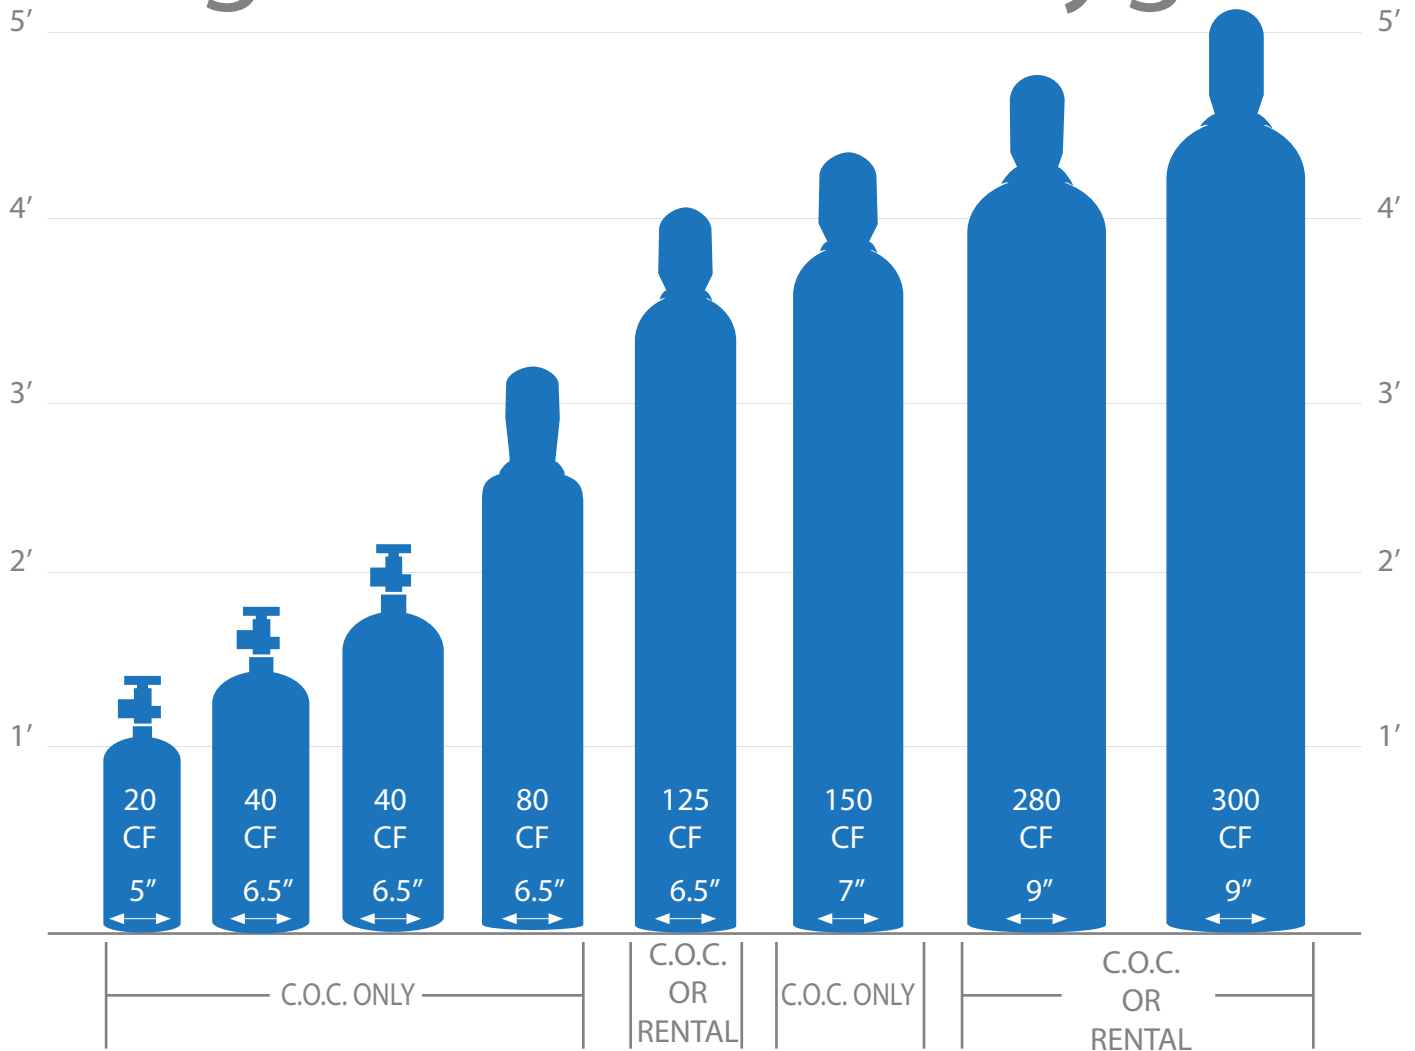

TriCo

WELDING SUPPLIES, INC.

C.O.C. = CUSTOMER OWNED CYLINDER
RENTAL = DISTRIBUTOR OWNED

High Pressure / Oxygen

*Cylinder sizes and cubic foot capacity vary with cylinder size, manufacturer and vintage. The above chart is an approximation for reference of the most common sizes carried at TriCo Welding Supplies, Inc.