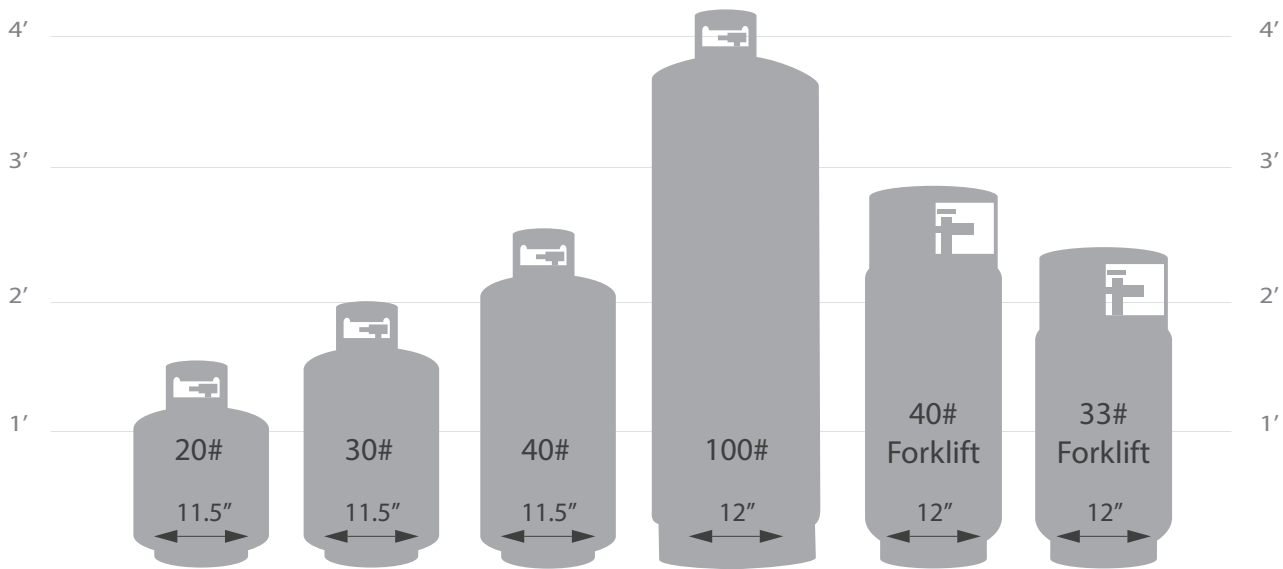

Propane

*Cylinder shape and size may vary with manufacturer and vintage. The above chart is an approximation for reference of the most common sizes carried at TriCo Welding Supplies, Inc.